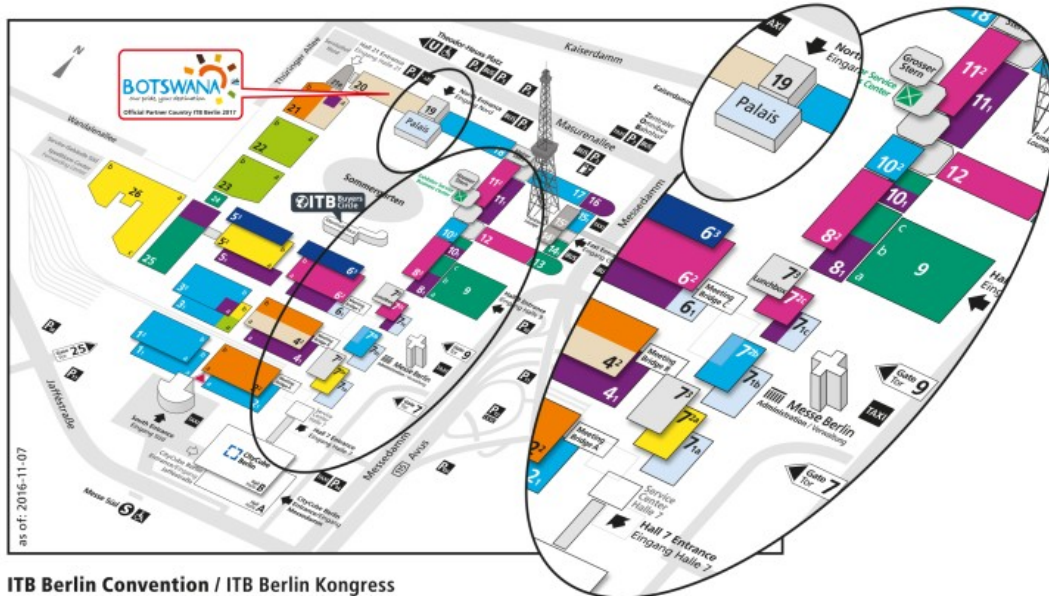

### ITB Berlin Convention / ITB Berlin Kongress

- |   |   |  |  |
|---|---|--|--|
| 4.1 – ITB Workshop Days                                     | 7.1a – ITB Destination Days   | 7.1b – ITB Future Day  | 7.3a – ITB Experts Forum Wellness          |
| 6.1 – eTravel World:<br>eTravel Showroom &<br>eTravel Stage | – ITB Business Travel & MICE Days<br>Home of Business Travel<br>by ITB & VDR<br>ITB CSR Day | – ITB Hospitality Day<br>– ITB Marketing and<br>Distribution Day | – ITB Marketing &<br>Destination Workshops |
|   |   | 7.1c – eTravel World: eTravel Lab                                | 11.1 – ITB Young Professionals Day         |
|   |   |  | Palais – ITB Convention Awards             |